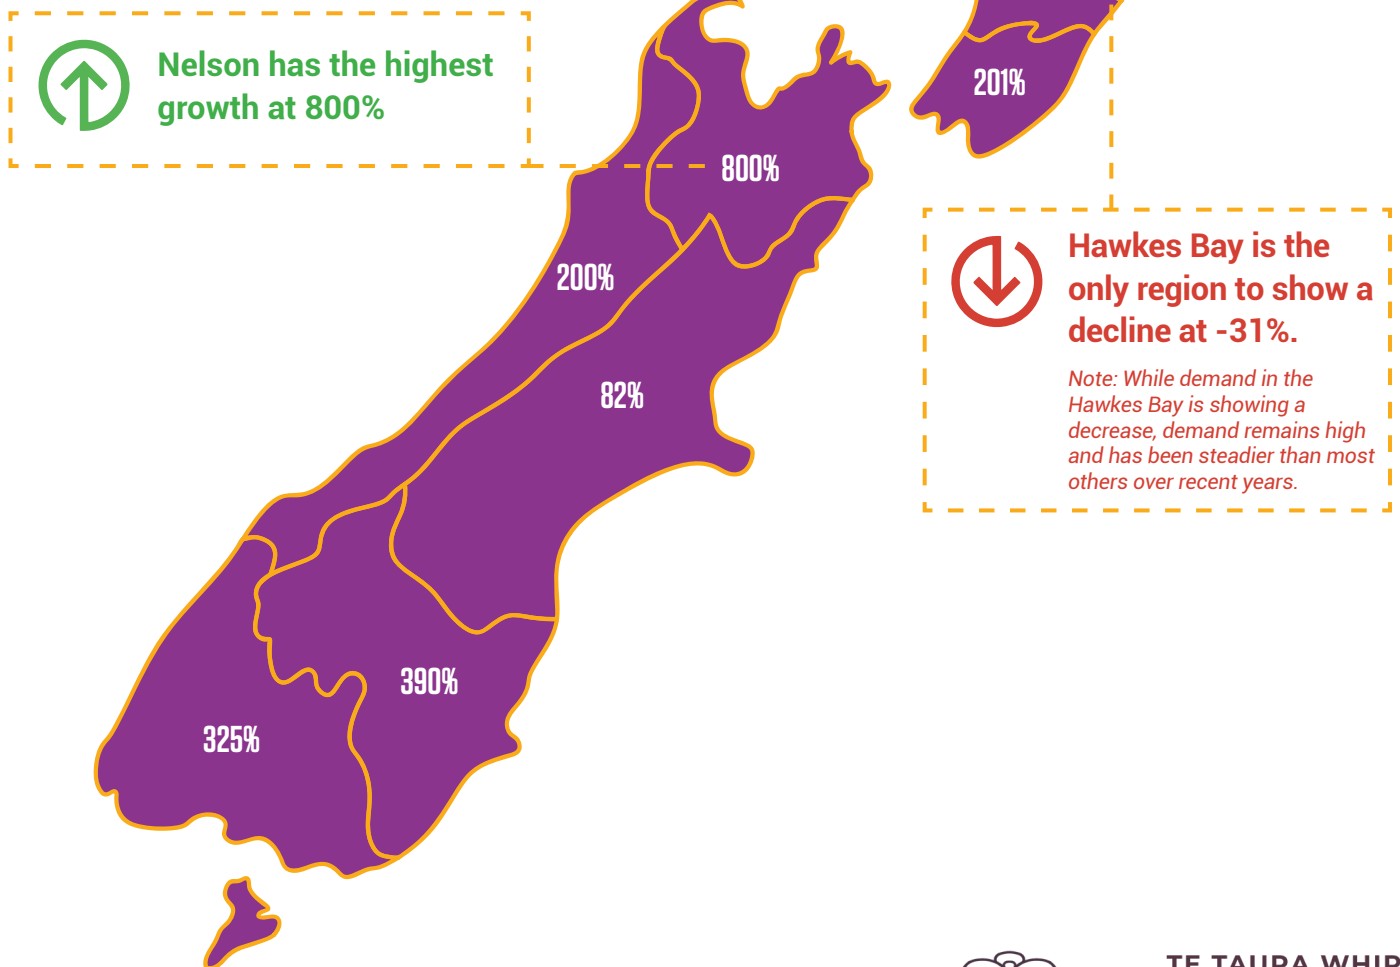

# Te Reo Skills Map

Using the Burning Glass database, we identified the number of job listings requesting te reo Māori as a skill (between August 2020 – July 2021 and compared it with data from the previous year to determine growth.

In NZ, the overall growth index for te reo Māori as a skill is 235%

Nelson has the highest growth at 800%

Hawkes Bay is the only region to show a decline at -31%.

*Note: While demand in the Hawkes Bay is showing a decrease, demand remains high and has been steadier than most others over recent years.*

# Te Reo Skills Map

REGION	GROWTH
NZ	235%
Wellington Region	201%
Auckland Region	205%
Waikato Region	128%
Canterbury Region	82%
Otago Region	390%
Bay of Plenty Region	78%
Manawatu-Wanganui Region	113%
Nelson Region	800%
Hawke's Bay Region	-31%
Southland Region	325%
Taranaki Region	60%
Gisborne Region	100%
Northland Region	0%
West Coast Region	200%

**Nelson has the highest growth at 800%**