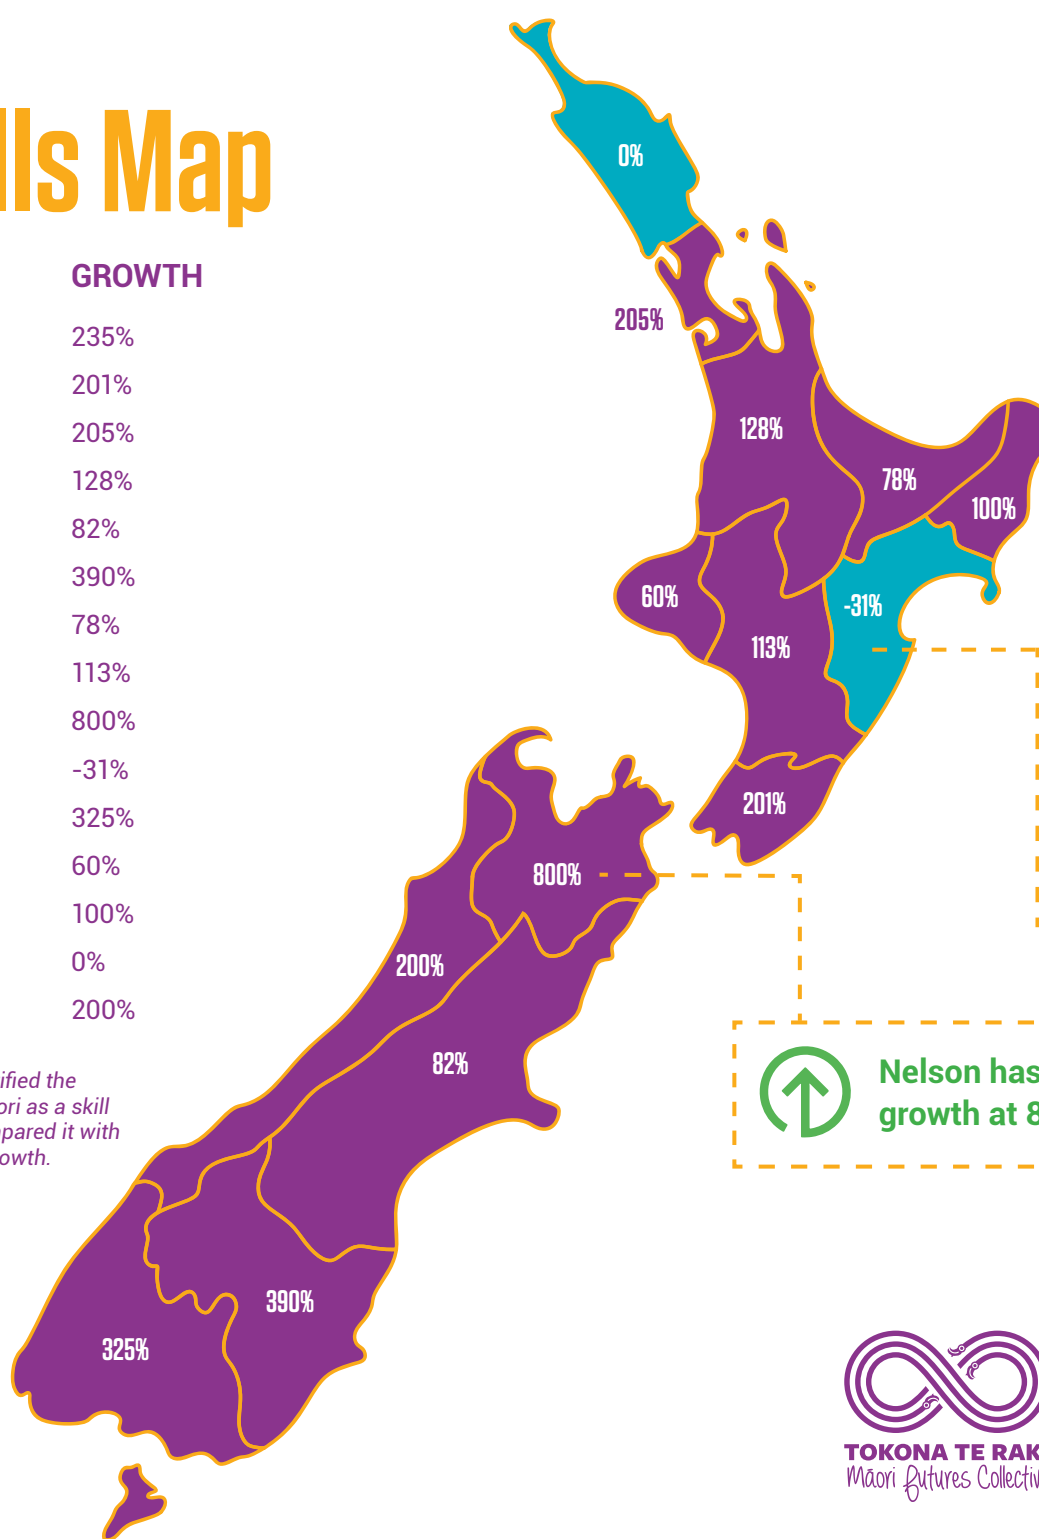

Te Reo Skills Map

REGION	GROWTH
NZ	235%
Wellington Region	201%
Auckland Region	205%
Waikato Region	128%
Canterbury Region	82%
Otago Region	390%
Bay of Plenty Region	78%
Manawatu-Wanganui Region	113%
Nelson Region	800%
Hawke's Bay Region	-31%
Southland Region	325%
Taranaki Region	60%
Gisborne Region	100%
Northland Region	0%
West Coast Region	200%

Using the Burning Glass database, we identified the number of job listings requesting te reo Māori as a skill (between August 2020 – July 2021 and compared it with data from the previous year to determine growth.

In NZ, the overall growth index for te reo Māori as a skill is 235%

Hawkes Bay is the only region to show a decline at -31%.

Note: While demand in the Hawkes Bay is showing a decrease, demand remains high and has been steadier than most others over recent years.

Nelson has the highest growth at 800%